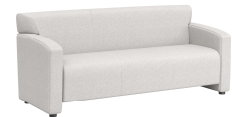

Custom Embroidery
Contact for Pricing

Moisture Barrier
+\$670

Power
Pricing Varies
See Power Price List for corded and battery power options

era jr. collection

Comes Standard with
1.5" Plastic Black Legs
*Refer to the front
page for options*

Jr. One Seat

Item No.	Item Name	COM/1	2	3	4	5	6	7	8
ERAJ1	Jr. One Seat - 14" Seat Height	1815	2033	2277	2550	2831	3114	3394	3699

Jr. Two Seat

Item No.	Item Name	COM/1	2	3	4	5	6	7	8
ERAJ2	Jr. Two Seat - 14" Seat Height	2845	3186	3568	3996	4436	4880	5319	5798