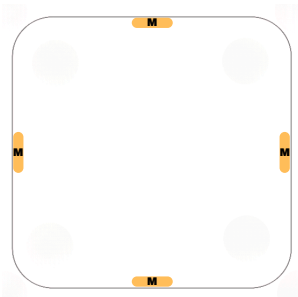

Rectangle Pouf LODR

Hidden magnetic connections guide fast, secure alignment during reconfiguration.

Square Pouf LODS

Hidden magnetic connections guide fast, secure alignment during reconfiguration.

Square w/ Back Pouf
LODSB

Hidden magnetic connections guide fast, secure alignment during reconfiguration.

Triangle Pouf LODT

Hidden magnetic connections guide fast, secure alignment during reconfiguration.

Chord Round Pouf
LODCR

Rectangle Pouf
LODR

Square Pouf
LODS

Square w/ Back Pouf
LODSB

Triangle Pouf
LODT