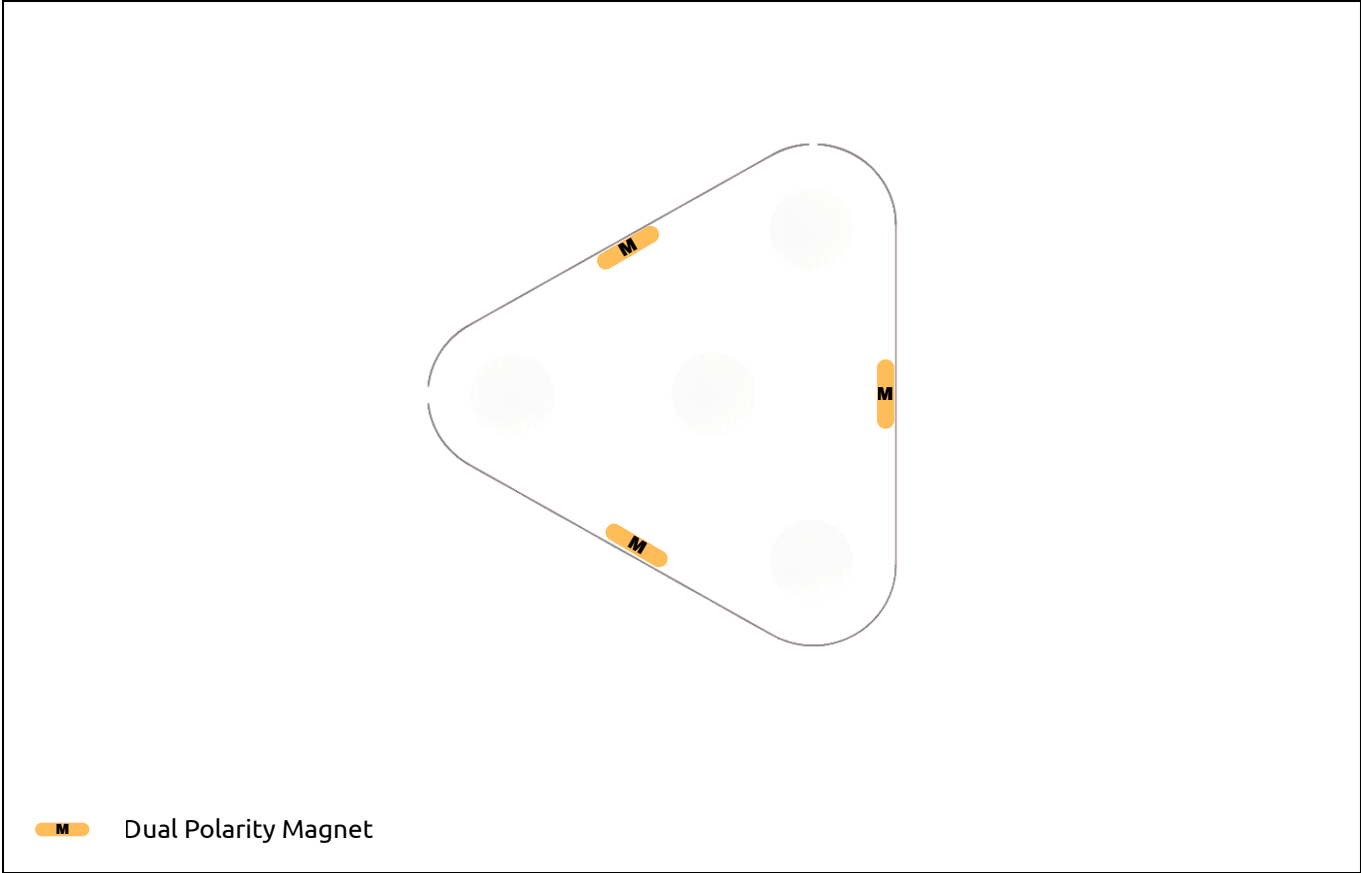

Lodestone

Magnetic Placement Guide

Top View Reference for Modular Connections

flexxform

Hidden magnetic connections guide fast, secure alignment during reconfiguration.

Chord Round Pouf LODCR

Hidden magnetic connections guide fast, secure alignment during reconfiguration.

Rectangle Pouf LODR

Hidden magnetic connections guide fast, secure alignment during reconfiguration.

Square Pouf LODS

Hidden magnetic connections guide fast, secure alignment during reconfiguration.

Square w/ Back Pouf
LODSB

Hidden magnetic connections guide fast, secure alignment during reconfiguration.

Triangle Pouf LODT

Hidden magnetic connections guide fast, secure alignment during reconfiguration.

Chord Round Pouf
LODCR