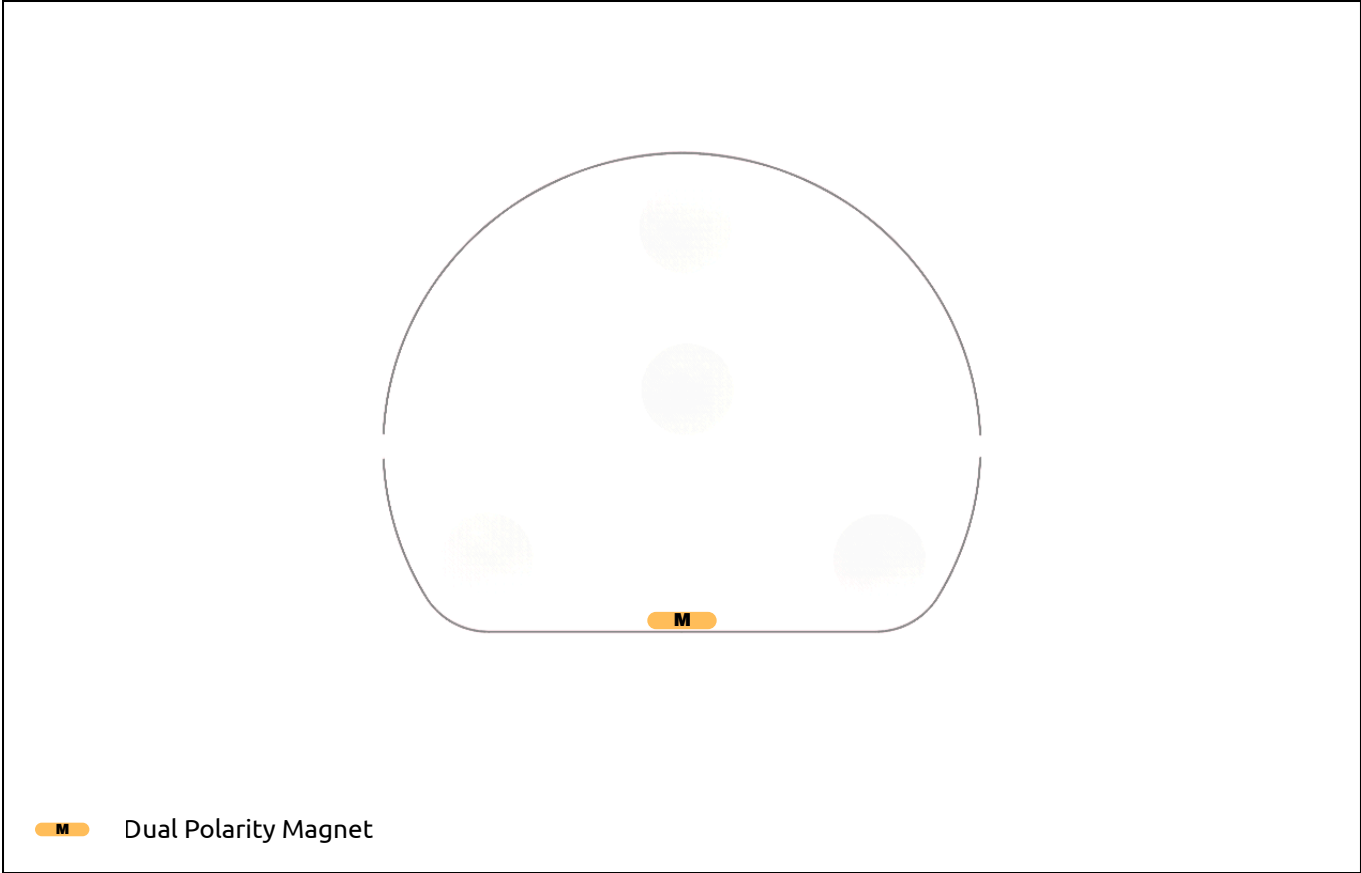

Lodestone

Magnetic Placement Guide

Top View Reference for Modular Connections

flexxform

Hidden magnetic connections guide fast, secure alignment during reconfiguration.

Chord Round Pouf LODCR

Hidden magnetic connections guide fast, secure alignment during reconfiguration.

Rectangle Pouf LODR

Hidden magnetic connections guide fast, secure alignment during reconfiguration.

Square Pouf LODS

Hidden magnetic connections guide fast, secure alignment during reconfiguration.

Square w/ Back Pouf
LODSB

Hidden magnetic connections guide fast, secure alignment during reconfiguration.

Triangle Pouf LODT

Hidden magnetic connections guide fast, secure alignment during reconfiguration.

Chord Round Pouf
LODCR