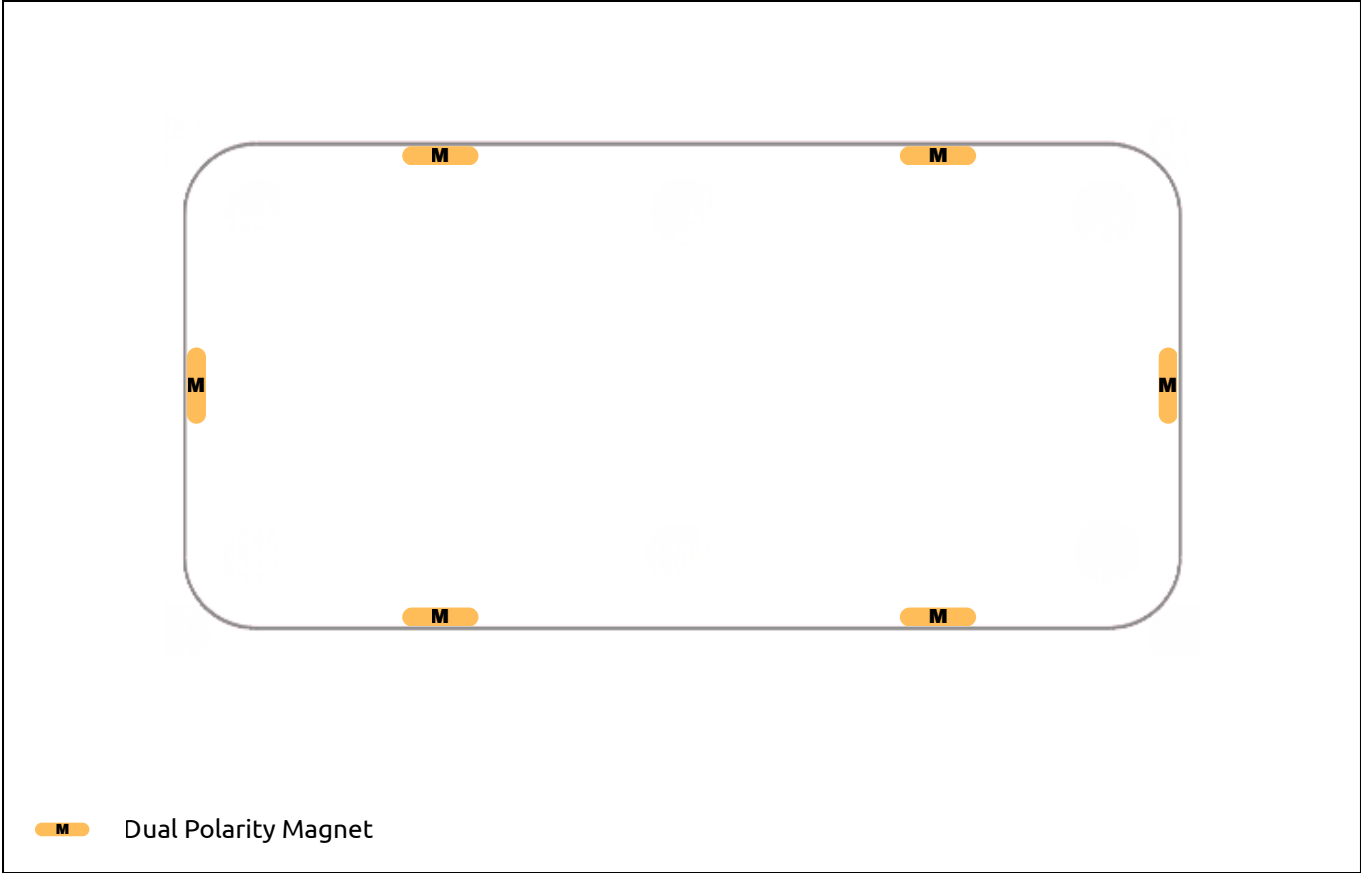

Lodestone

Magnetic Placement Guide

Top View Reference for Modular Connections

flexxform

Hidden magnetic connections guide fast, secure alignment during reconfiguration.

Chord Round Pouf LODCR

Hidden magnetic connections guide fast, secure alignment during reconfiguration.

Rectangle Pouf LODR

Hidden magnetic connections guide fast, secure alignment during reconfiguration.

Square Pouf LODS

Hidden magnetic connections guide fast, secure alignment during reconfiguration.

Square w/ Back Pouf
LODSB

Hidden magnetic connections guide fast, secure alignment during reconfiguration.

Triangle Pouf LODT

Hidden magnetic connections guide fast, secure alignment during reconfiguration.

Chord Round Pouf
LODCR