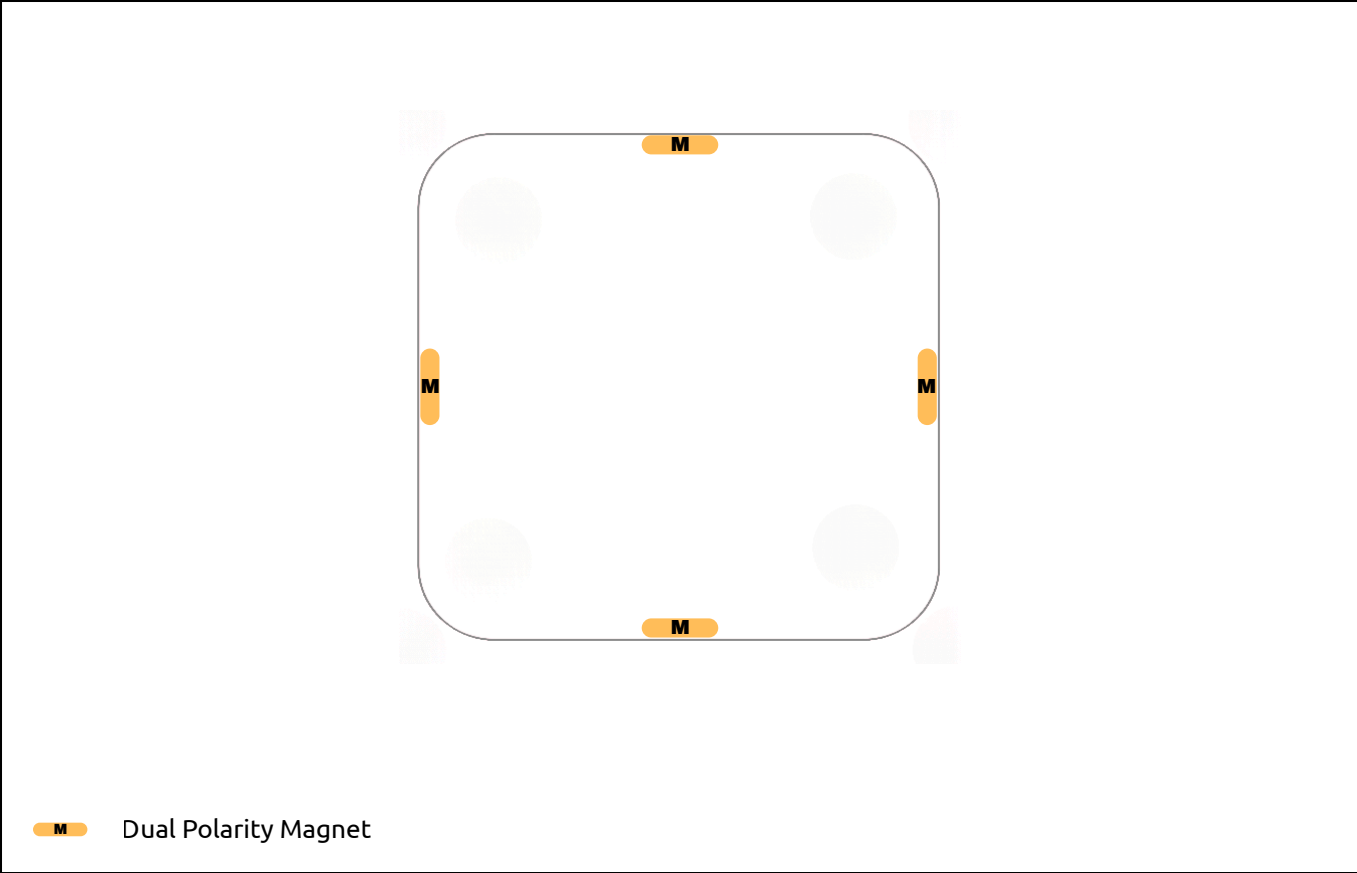

Lodestone

Magnetic Placement Guide

Top View Reference for Modular Connections

flexxform

Hidden magnetic connections guide fast, secure alignment during reconfiguration.

Chord Round Pouf LODCR

Hidden magnetic connections guide fast, secure alignment during reconfiguration.

Rectangle Pouf LODR

Hidden magnetic connections guide fast, secure alignment during reconfiguration.

Square Pouf LODS

Hidden magnetic connections guide fast, secure alignment during reconfiguration.

Square w/ Back Pouf
LODSB

Hidden magnetic connections guide fast, secure alignment during reconfiguration.

Triangle Pouf LODT

Hidden magnetic connections guide fast, secure alignment during reconfiguration.

Chord Round Pouf
LODCR

Rectangle Pouf
LODR

Square Pouf
LODS

Square w/ Back Pouf
LODSB

Triangle Pouf
LODT