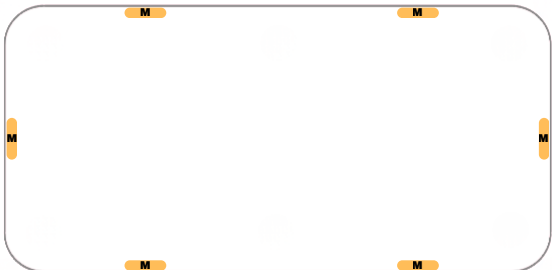

Rectangle Pouf LODR

Hidden magnetic connections guide fast, secure alignment during reconfiguration.

Square Pouf LODS

Hidden magnetic connections guide fast, secure alignment during reconfiguration.

Square w/ Back Pouf
LODSB

Hidden magnetic connections guide fast, secure alignment during reconfiguration.

Triangle Pouf LODT

Hidden magnetic connections guide fast, secure alignment during reconfiguration.

Chord Round Pouf
LODCR

Rectangle Pouf
LODR

Square Pouf
LODS

Square w/ Back Pouf
LODSB

Triangle Pouf
LODT