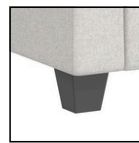

Custom Embroidery
Contact for Pricing

Moisture Barrier
+\$788

Power
Pricing Varies
See Power Price List for corded and battery power options

Removable Seat Cushion
+\$210/cushion

Wood Legs
+\$126

sea collection

Comes Standard with
3" Black Plastic Legs
*Refer to the front
page for options*

One Seat

Item No.	Item Name	COM/1	2	3	4	5	6	7	8
SEA1	One Seat	2929	3280	3674	4115	4568	5025	5477	5970

Two Seat

Item No.	Item Name	COM/1	2	3	4	5	6	7	8
SEA2	Two Seat	3824	4283	4797	5373	5964	6560	7150	7794