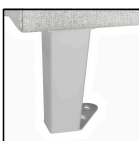

**Custom Colors**  
**Contact for Pricing**  
High Pressure Laminate or Corian®

**Ganging Bracket Set**  
**+\$62**  
Add (G) to Model Number

**Floor Mounts**  
**+\$250**

**Wood Legs**  
**+\$108**

**Black Cast Aluminum Legs**  
**+\$108**