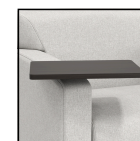

**Custom Colors**  
**Contact for Pricing**  
High Pressure Laminate or Corian®

**Ganging Bracket Set**  
**+\$62**  
Add (G) to Model Number

**Floor Mounts**  
**+\$250**

**Wood Legs**  
**+\$108**

**Black Cast Aluminum Legs**  
**+\$108**