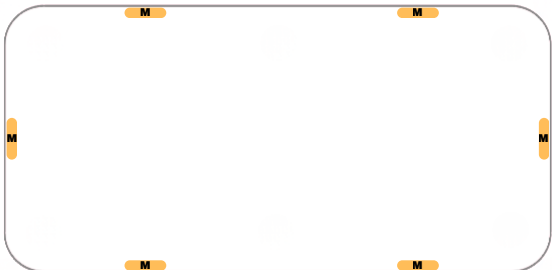

Rectangle Pouf
LODR