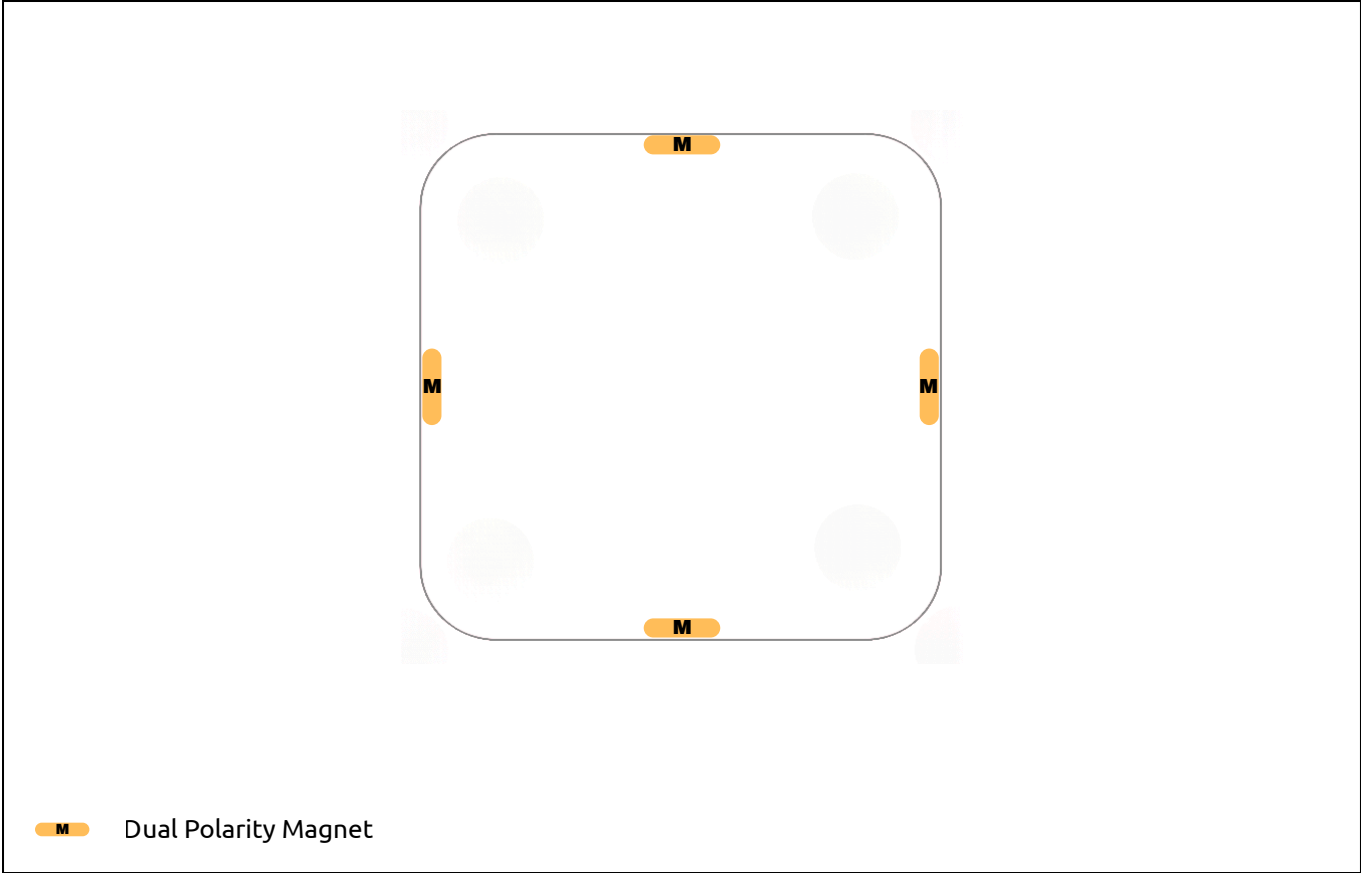

Lodestone

Magnetic Placement Guide

flexxform

Hidden magnetic connections guide fast, secure alignment during reconfiguration.

Chord Round Pouf LODCR

Hidden magnetic connections guide fast, secure alignment during reconfiguration.

Rectangle Pouf LODR

Hidden magnetic connections guide fast, secure alignment during reconfiguration.

Square Pouf LODS

Hidden magnetic connections guide fast, secure alignment during reconfiguration.

Square w/ Back Pouf
LODSB

M Dual Polarity Magnet

Hidden magnetic connections guide fast, secure alignment during reconfiguration.

Triangle Pouf LODT

Hidden magnetic connections guide fast, secure alignment during reconfiguration.