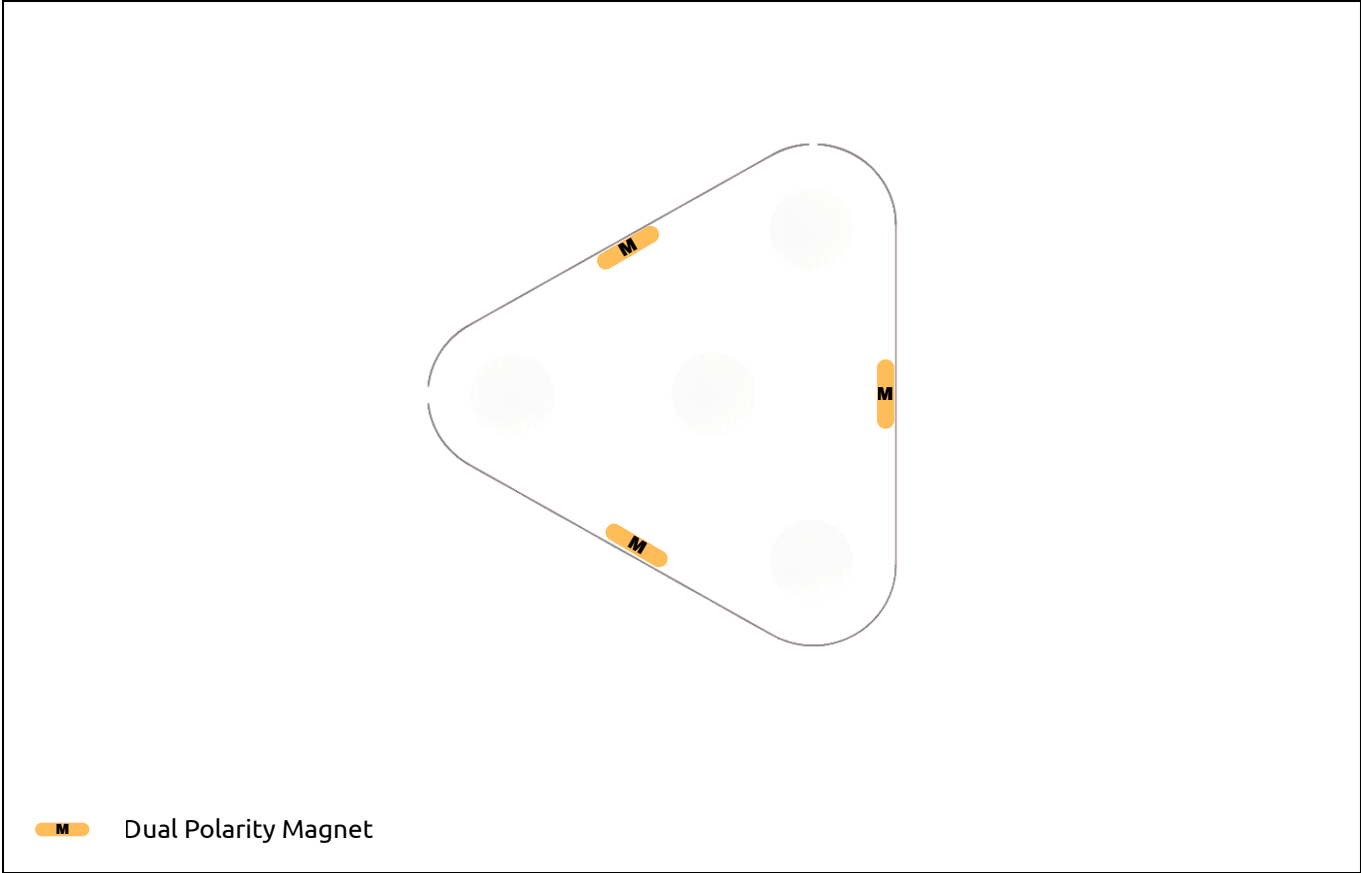

Lodestone

Magnetic Placement Guide

flexxform

Hidden magnetic connections guide fast, secure alignment during reconfiguration.

Chord Round Pouf LODCR

Hidden magnetic connections guide fast, secure alignment during reconfiguration.

Rectangle Pouf LODR

Hidden magnetic connections guide fast, secure alignment during reconfiguration.

Square Pouf LODS

Hidden magnetic connections guide fast, secure alignment during reconfiguration.

Square w/ Back Pouf
LODSB

M Dual Polarity Magnet

Hidden magnetic connections guide fast, secure alignment during reconfiguration.

Triangle Pouf LODT

Hidden magnetic connections guide fast, secure alignment during reconfiguration.