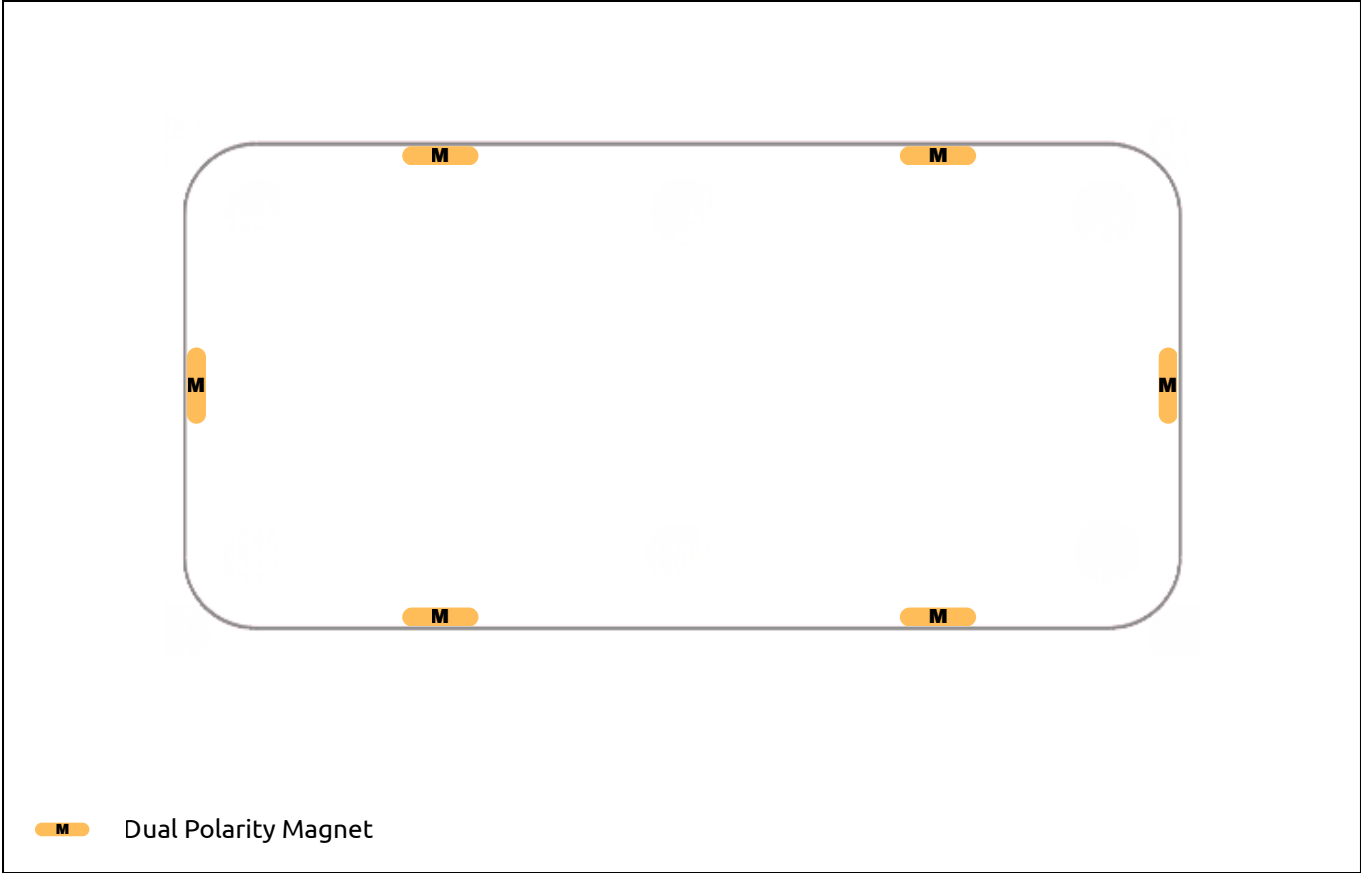

Lodestone

Magnetic Placement Guide

flexxform

Hidden magnetic connections guide fast, secure alignment during reconfiguration.

Chord Round Pouf LODCR

Hidden magnetic connections guide fast, secure alignment during reconfiguration.

Rectangle Pouf LODR

Hidden magnetic connections guide fast, secure alignment during reconfiguration.

Square Pouf LODS

Hidden magnetic connections guide fast, secure alignment during reconfiguration.

Square w/ Back Pouf
LODSB

M Dual Polarity Magnet

Hidden magnetic connections guide fast, secure alignment during reconfiguration.

Triangle Pouf LODT

Hidden magnetic connections guide fast, secure alignment during reconfiguration.