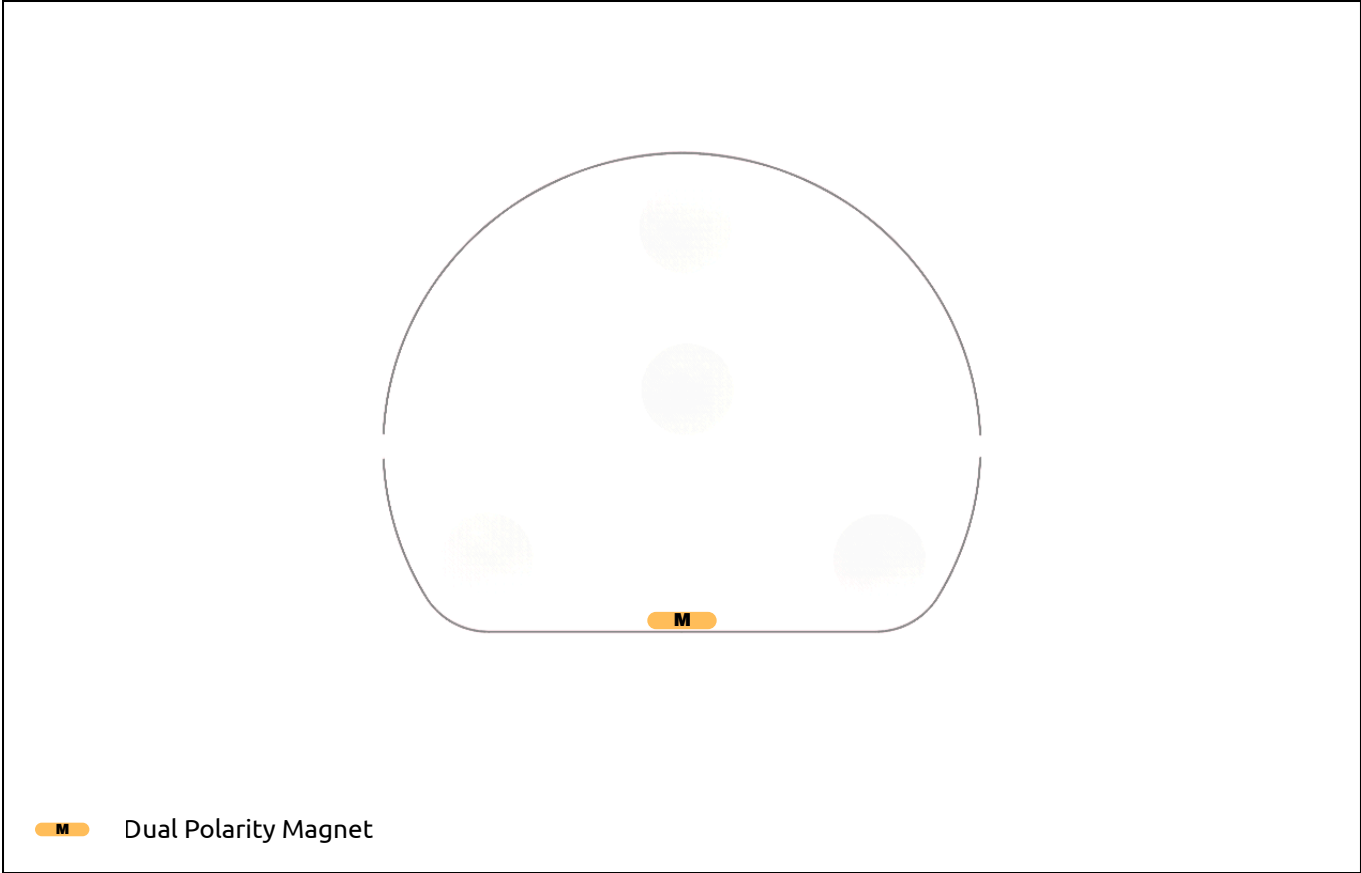

Lodestone

Magnetic Placement Guide

flexxform

Hidden magnetic connections guide fast, secure alignment during reconfiguration.

Chord Round Pouf LODCR

Hidden magnetic connections guide fast, secure alignment during reconfiguration.

Rectangle Pouf LODR

Hidden magnetic connections guide fast, secure alignment during reconfiguration.

Square Pouf LODS

Hidden magnetic connections guide fast, secure alignment during reconfiguration.

Square w/ Back Pouf
LODSB

M Dual Polarity Magnet

Hidden magnetic connections guide fast, secure alignment during reconfiguration.

Triangle Pouf LODT

Hidden magnetic connections guide fast, secure alignment during reconfiguration.