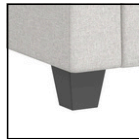

Custom Embroidery
Contact for Pricing

Moisture Barrier
+\$670

Power
Pricing Varies
See Power Price List for corded and battery power options

Removable Seat Cushion
+\$210/cushion

Wood Legs
+\$108

sea collection

Comes Standard with
3" Black Plastic Legs
*Refer to the front
page for options*

One Seat

Item No.	Item Name	COM/1	2	3	4	5	6	7	8
SEA1	One Seat	2706	3031	3395	3802	4220	4642	5060	5515

Two Seat

Item No.	Item Name	COM/1	2	3	4	5	6	7	8
SEA2	Two Seat	3546	3972	4449	4983	5531	6084	6632	7229