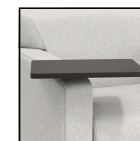

Custom Colors
Contact for Pricing
High Pressure Laminate or Corian®

Ganging Bracket Set
+\$68
Add (G) to Model Number

Floor Mounts
+\$250

Wood Legs
+\$126

Black Cast Aluminum Legs
+\$126

Tablet Arm
+\$598
Please specify color when ordering