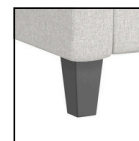

Custom Colors
Contact for Pricing
High Pressure Laminate or Corian®

Ganging Bracket Set
+\$68
Add (G) to Model Number

Floor Mounts
+\$250

Wood Legs
+\$126

Black Cast Aluminum Legs
+\$126

Tablet Arm
+\$598
Please specify color when ordering