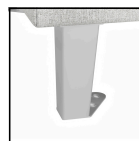

Floor Mounts
+$250