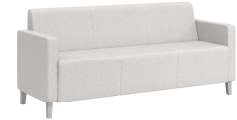

ace collection

 Comes Standard with
5" Silver Metal Legs
*Refer to the front
page for options*

One Seat

Item No.	Item Name	COM/1	2	3	4	5	6	7	8
ACE1	One Seat	2585	2895	3242	3631	4030	4433	4832	5267
ACEA1	One Seat w/ Arms	3214	3600	4032	4516	5013	5514	6010	6551

Two Seat

Item No.	Item Name	COM/1	2	3	4	5	6	7	8
ACE2	Two Seat	3057	3424	3835	4295	4767	5244	5716	6230
ACEA2	Two Seat w/ Arms	3520	3942	4415	4945	5489	6038	6581	7173

Three Seat

Item No.	Item Name	COM/1	2	3	4	5	6	7	8
ACE3	Three Seat	3694	4137	4633	5189	5760	6336	6906	7528
ACEA3	Three Seat w/ Arms	4410	4939	5532	6196	6878	7566	8247	8989